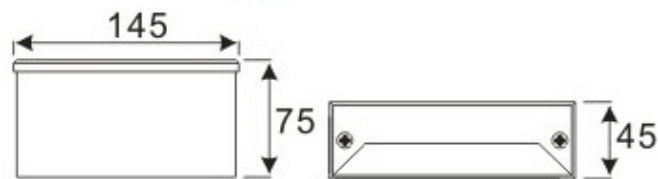

# LED Recessed Lighting – LR-R00155

Model No.	LR-R00155
LED Type	5mm
LED Q'TY.	12
Beam Angle	-
Minimum luminous flux(lm)	60
Voltage	120-240V
LED Watt	1W
Environmental Temperature	- 20°C~60°C
Environmental Humidity	0%-95%
Safety Class	I
Safety Type	IP54
Material	Aluminium
Driver	Included